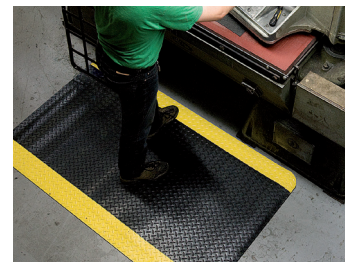

Anti-fatigue and slip-resistant workplace matting in a checker-plate design.

Versatile and incredibly durable, Zed Chex provides both comfort underfoot and excellent slip resistance.

Our patented high density foam has been thermally fused with a robust, checker-plate design to create a multi-purpose mat that can be used in any environment. Resistant to chemicals, oils and acids, Zed Chex is ideal for workplaces where employees need cushioning underfoot and there's light spillages and debris.

Features:

Made from minimal-wear foam that won't deaden

Checker plate vinyl surface

Patented foam construction

Comes in 18m (60') rolls and standard modules

Benefits:

High wear resistance and resilience

Extra slip resistance

Surface modules are supplied with factory fitted PVC ramped edging to four sides

Tolerances:

	Height (+/- 0.5mm)	Lengths (0+ 0.3m)	Widths (+/- 1cm)
Zed Chex / Zed Chex Plus	13mm	18m	91cm

All dimensions are nominal

- Easy to handle
- Simply lift or roll to clean with a high pressure hose

Colours:

Black

Black with yellow edging

More colours
available
upon request