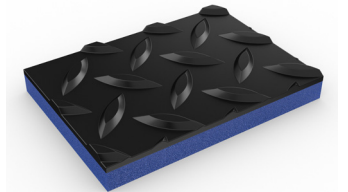

Anti-fatigue and slip-resistant workplace matting in a checker-plate design.

Versatile and incredibly durable, Zed Chex provides both comfort underfoot and excellent slip resistance.

Our patented high density foam has been thermally fused with a robust, checker-plate design to create a multi-purpose mat that can be used in any environment. Resistant to chemicals, oils and acids, Zed Chex is ideal for workplaces where employees need cushioning underfoot and there's light spillages and debris.

Features:

Made from minimal-wear foam that won't deaden

Checker plate vinyl surface

Patented foam construction

Comes in 18m (60') rolls and standard modules

Benefits:

High wear resistance and resilience

Extra slip resistance

Product	Zed Chex	Zed Chex Plus
Height	13mm (1/2")	13mm (1/2")
Standard roll option	18 × 0.91m (60' × 3')	18 × 0.91m (60' × 3')
Standard module option	0.6 × 0.91m (2' × 3')	0.6 × 0.91m (2' × 3')
	0.91 × 1.5m (3' × 5')	0.91 × 1.5m (3' × 5')
	0.91 × 3m (3' × 10')	0.91 × 3m (3' × 10')
	0.91 × 6m (3' × 20')	0.91 × 6m (3' × 20')
Weight	7.4kg/m ² (1.5 lb/sq.ft.)	7.4kg/m ² (1.5 lb/sq.ft.)

Surface modules are supplied with factory fitted PVC ramped edging to four sides

Tolerances:

	Height (+/- 0.5mm)	Lengths (0+ 0.3m)	Widths (+/- 1cm)
Zed Chex / Zed Chex Plus	13mm	18m	91cm

All dimensions are nominal