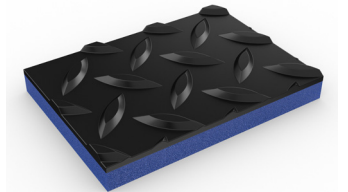

Anti-fatigue and slip-resistant workplace matting in a checker-plate design.

Versatile and incredibly durable, Zed Chex provides both comfort underfoot and excellent slip resistance.

Our patented high density foam has been thermally fused with a robust, checker-plate design to create a multi-purpose mat that can be used in any environment. Resistant to chemicals, oils and acids, Zed Chex is ideal for workplaces where employees need cushioning underfoot and there's light spillages and debris.

Features:

Made from minimal-wear foam that won't deaden

Checker-plate vinyl surface

Patented foam construction

Comes in 60' (18m) rolls and standard modules

Benefits:

High wear resistance and resilience

Extra slip resistance

Product	Zed Chex	Zed Chex Plus
Height	1/2" (13mm)	1/2" (13mm)
Standard roll option	60' x 3' (18 x 0.91m)	60' x 3' (18 x 0.91m)
Standard module option	2' x 3' (0.6 x 0.91m)	02' x 3' (0.6 x 0.91m)
	3' x 5' (0.91 x 1.5m)	3' x 5' (0.91 x 1.5m)
	3' x 10' (0.91 x 3m)	3' x 10' (0.91 x 3m)
	3' x 20' (0.91 x 6m)	3' x 20' (0.91 x 6m)
Weight	1.5 lbs/sq.ft (7.4 kg/m2)	1.5 lbs/sq.ft (7.4 kg/m2)

Surface modules are supplied with factory fitted PVC ramped edging to four sides

Tolerances:

	Height (+/- 0.05")	Lengths (0+ 1.0')	Widths (+/- 1/2")
Zed Chex / Zed Chex Plus	1/2"	60'	3' 4'

All dimensions are nominal