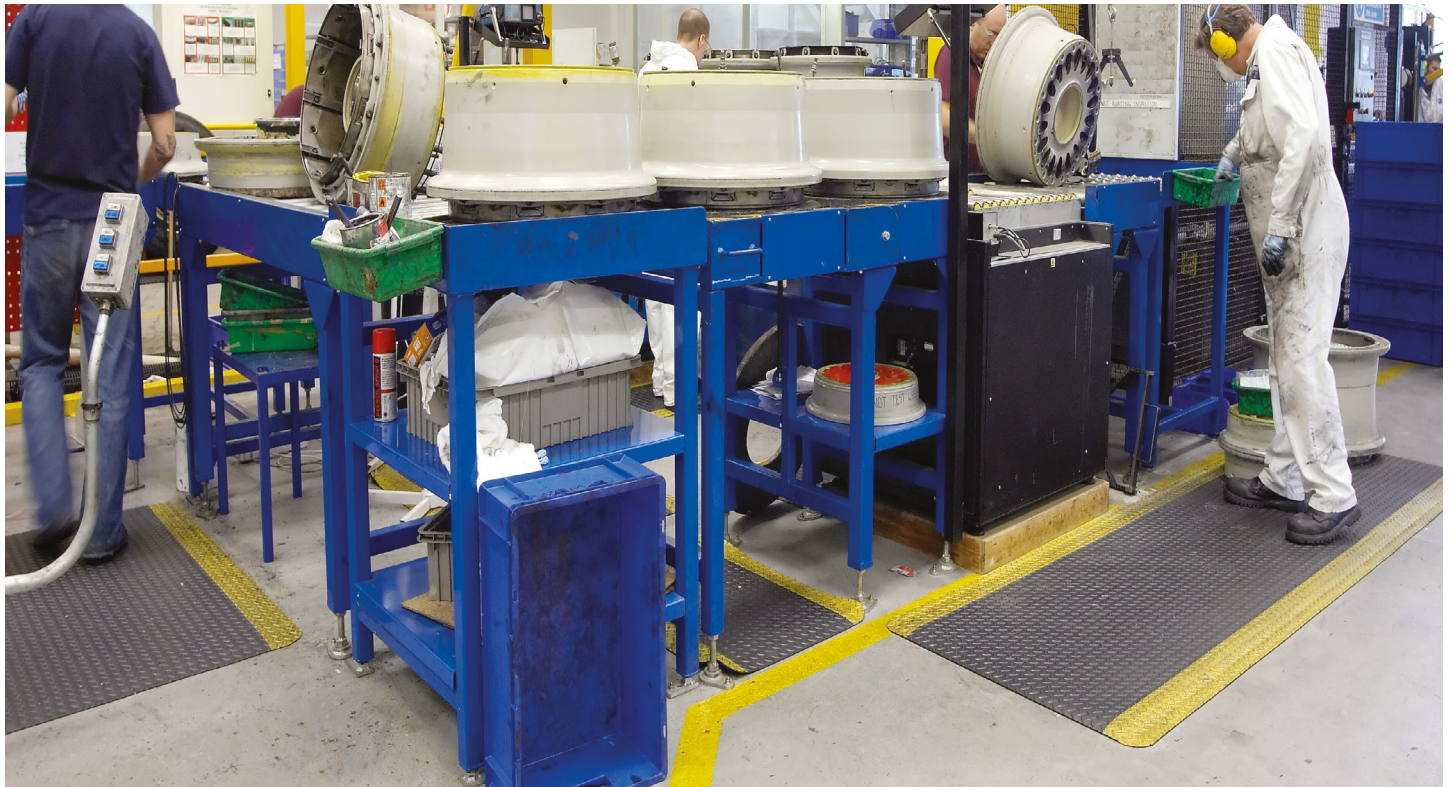

Anti-fatigue and slip-resistant workplace matting in a checker-plate design.

Versatile and incredibly durable, Zed Chex provides both comfort underfoot and excellent slip resistance.

Our patented high density foam has been thermally fused with a robust, checker-plate design to create a multi-purpose mat that can be used in any environment. Resistant to chemicals, oils and acids, Zed Chex is ideal for workplaces where employees need cushioning underfoot and there's light spillages and debris.

Features:

Made from minimal-wear foam that won't deaden

Checker-plate vinyl surface

Patented foam construction

Comes in 60' (18m) rolls and standard modules

Benefits:

High wear resistance and resilience

Extra slip resistance

Surface modules are supplied with factory fitted PVC ramped edging to four sides

Tolerances:

	Height (+/- 0.05")	Lengths (0+ 1.0')	Widths (+/- 1/2")
Zed Chex / Zed Chex Plus	1/2"	60'	3' 4'

All dimensions are nominal

Installation:

Zed Chex's interlocking system means installation is simple:

- Comes in rolls or modules for quick installation
- Easy to cut to size and shape
- No special tools needed

Cleaning:

Keeping Zed Chex looking good is easy: