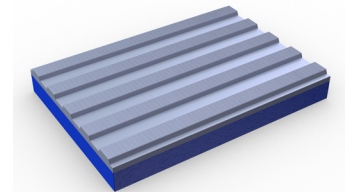

Super-resilient workplace matting with both anti-fatigue properties and excellent slip resistance.

This excellent all-rounder combines the durability of Flexi Tred with Zed Land ESD's anti-fatigue foam for an extra-resilient mat designed for all workplace environments.

The heavy-duty ribbed surface provides excellent slip resistance, while our patented high density foam boasts built-in 'bounce' for extra comfort. This makes it ideal for workplaces where spillages are likely and employees need cushioning underfoot.

Features:

Two layer construction

Ribbed vinyl surface

Patented foam construction

Comes in 33' (10m) rolls and standard modules

Benefits:

High wear resistance and resilience

Excellent slip resistance

Surface modules are supplied with factory fitted PVC ramped edging to four sides

Tolerances:

	Height (+/- 0.05")	Lengths (0+1.0')	Widths (+/- 1/2")
Zed Tred	1/2"	33'	3'3"

All dimensions are nominal

Technical information: